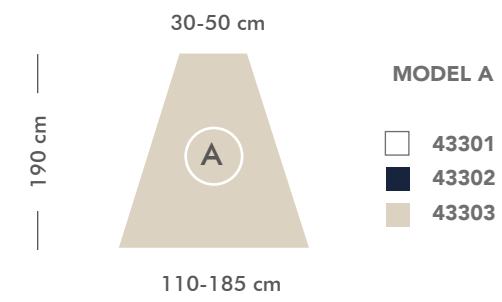

*Comfort on board*

3 colors availables in 7 different sizes.

MATERIAL:  
96% COTTON AND 4% ELASTAN

ATTENTION!  
YOU HAVE +/- 25% OF ELASTICITY

NEW  
LINEN