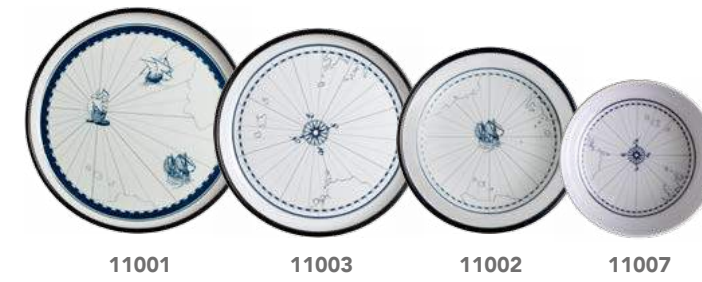

11001

11003

11002

11007

11004

11006