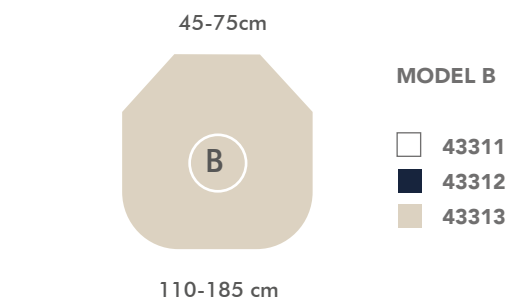

LINEN

ELASTIC COTTON SHEET

All types of beds and cabins for boats are found in the model of each sheet, which fits perfectly. Manufactured in 96% cotton and 4% elasthan with an elasticity of 25%. It also has an elastic band that adjusts to the mattress. Wrinkle-free, perfect beds always.

Comfort on board

3 colors availables in 7 different sizes.

MATERIAL:
96% COTTON AND 4% ELASTAN

ATTENTION!
YOU HAVE +/- 25% OF ELASTICITY