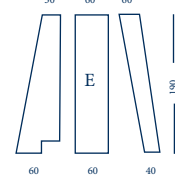

43341 ☐
43342 ☐
43343 ☐
Elastic ±25%
96% Cotton + 4% Elastan