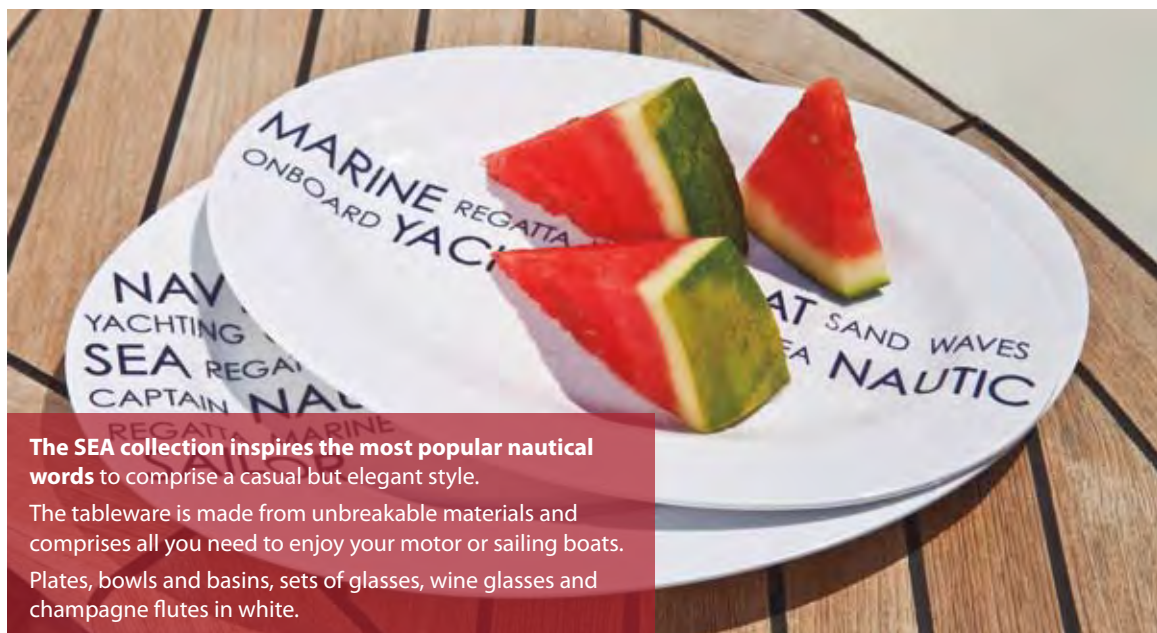

The SEA collection inspires the most popular nautical words to comprise a casual but elegant style. The tableware is made from unbreakable materials and comprises all you need to enjoy your motor or sailing boats. Plates, bowls and basins, sets of glasses, wine glasses and champagne flutes in white.