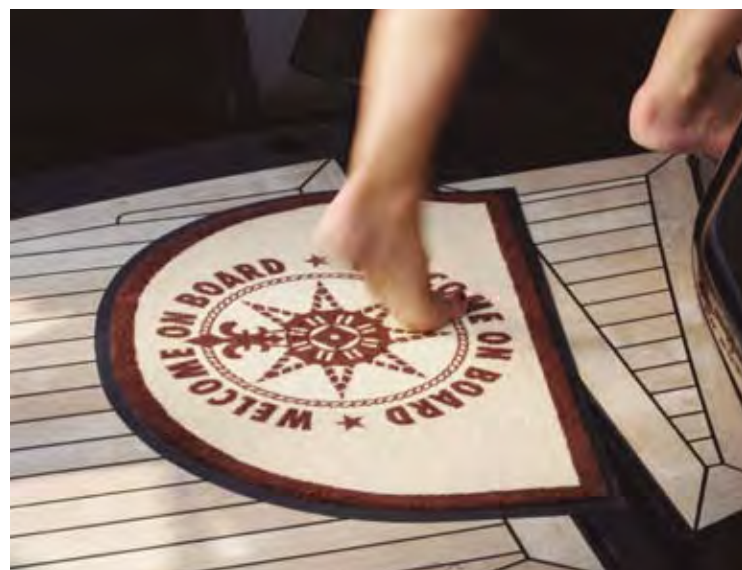

UV RESISTANT / CARPET LOOK / NON-SLIP / 3 YEARS GUARANTEE

new 41230 Yacht Club Polyamide/Rubber Set 2 u. 70x50cm	new 41232 Welcome Polyamide/Rubber Set 2 u. 70x50cm	new 41233 Sailing Team Polyamide/Rubber Set 2 u. 70x50cm	new 41234 Regatta Cup Polyamide/Rubber Set 2 u. 70x50cm	41224 Wind Polyamide/Rubber Set 2 u. 70x50cm	41218 Round brown on board Polyamide/Rubber Set 2 u. 70x50cm	41220 Round blue on board Polyamide/Rubber Set 2 u. 70x50cm	41207 Aquarelle Polyamide/Rubber Set 2 u. 70x50cm

CARPET LOOK NON-SLIP

new 41229 Pacific Polyester/Latex Set 2 u. 75x50cm	new 41231 Enjoy Yachting Polyester/Latex Set 2 u. 75x50cm	41217 Blue on board Polyester/Latex Set 2 u. 75x50cm	41219 Captains Polyester/Latex Set 2 u. 75x50cm	41222 Anchors Polyester/Latex Set 2 u. 75x50cm	41223 MB 1985 Polyester/Latex Set 2 u. 75x50cm

WOOL LOOK NON-SLIP

new 41236 Work Less Polypropilene/Latex Set 2 u. 68x44cm	41210 Welcome Polypropilene+Latex Set 2u. 68x44cm	41206 Ballena Polypropilene+Latex Set 2u. 68x44cm	41221 Lucky voyage Polypropilene+Latex Set 2u. 68x44cm

NEOPRENE NON-SLIP

				Antiskid
41215 Big flags Neoprene Set 2u. 70x50cm	41227 Big race Neoprene Set 2 u. 70x50cm	41228 Small race Neoprene Set 2 u. 50x40cm		Until stock last