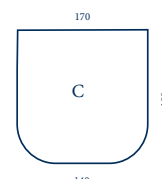

43321 ☐
43322 ☐
43323 ☐
Elastic ±25%
96% Cotton + 4% Elastan