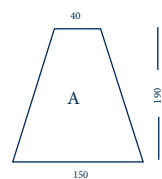

ELASTIC ADJUSTABLE SHEET

43301 ☐
43302 ☐
43303 ☐
Elastic ±25%
96% Cotton + 4% Elastan