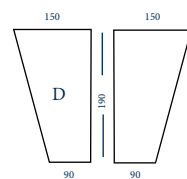

43331 ☐
43332 ☐
43333 ☐
Elastic ±25%
96% Cotton + 4% Elastan