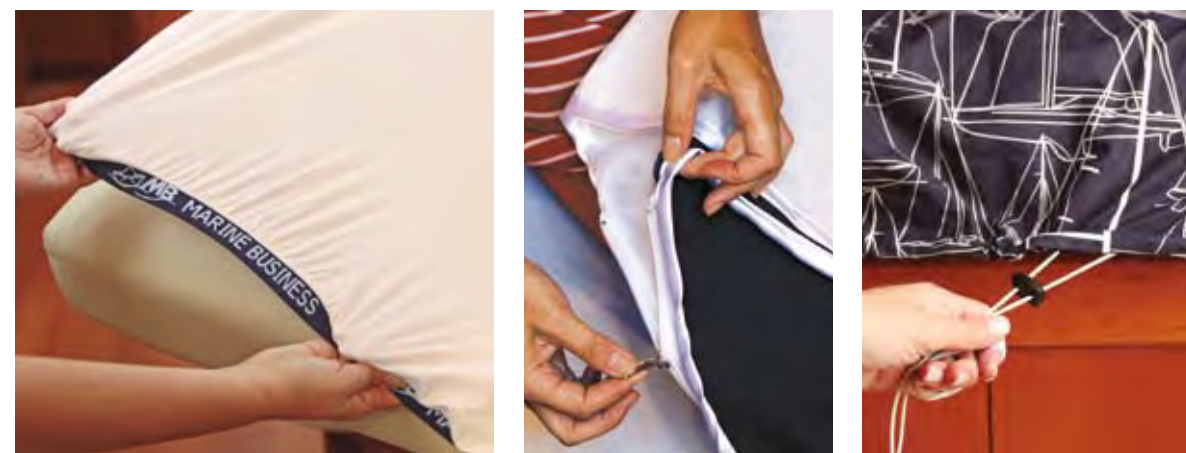

CLIPPER **top sheets** have elastic at the bottom so the sheet can be attached to stop the bed coming unmade. Adapta **elastic under sheets**, made from 96% cotton and adaptable to any kind of bed, whatever its shape.